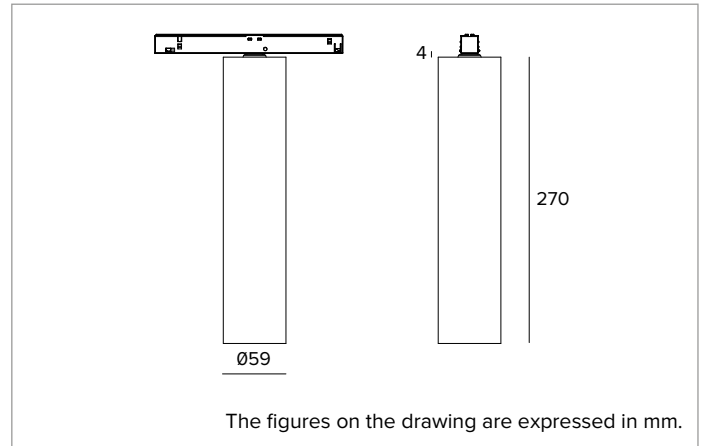

## Professional low voltage LED fixture for direct lighting

	4000K	H(m)	D(m)	Emax(lx)
	Ra90		16°	
	Fixture Power	9W	1	0.28
	Source Flux	1321lm	2	0.55
	Fixture Flux	970lm	3	0.83
	Efficacy	107lm/W	4	1.11
TS1981	Imax=5991cd/klm	Imax	7913cd	5
			1.39	317